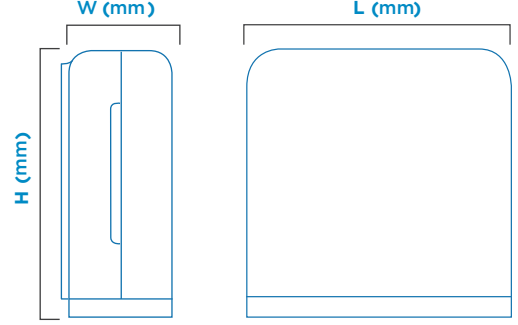

PRESTIGE SERIES

FOLDED TOWEL DISPENSERS (Interfold Slim)

Dimensions

Large :327 (L) x 111 (W) x 405 (H)

Small :327 (L) x 111 (W) x 283 (H)

Type	Large	Small
Item No	910306	910307
Colour	White	
Plastic Material	ABS	
Mounting Type	Wall mount	
Packaging Dimensions (mm)	333 (l) x 116 (w) x 415 (h)	333 (l) x 116 (w) x 294 (h)
Gross Weight (kg)	2,20	1,61
Net Weight (kg)	1,84	1,41
Case Quantity (pcs.)	1	