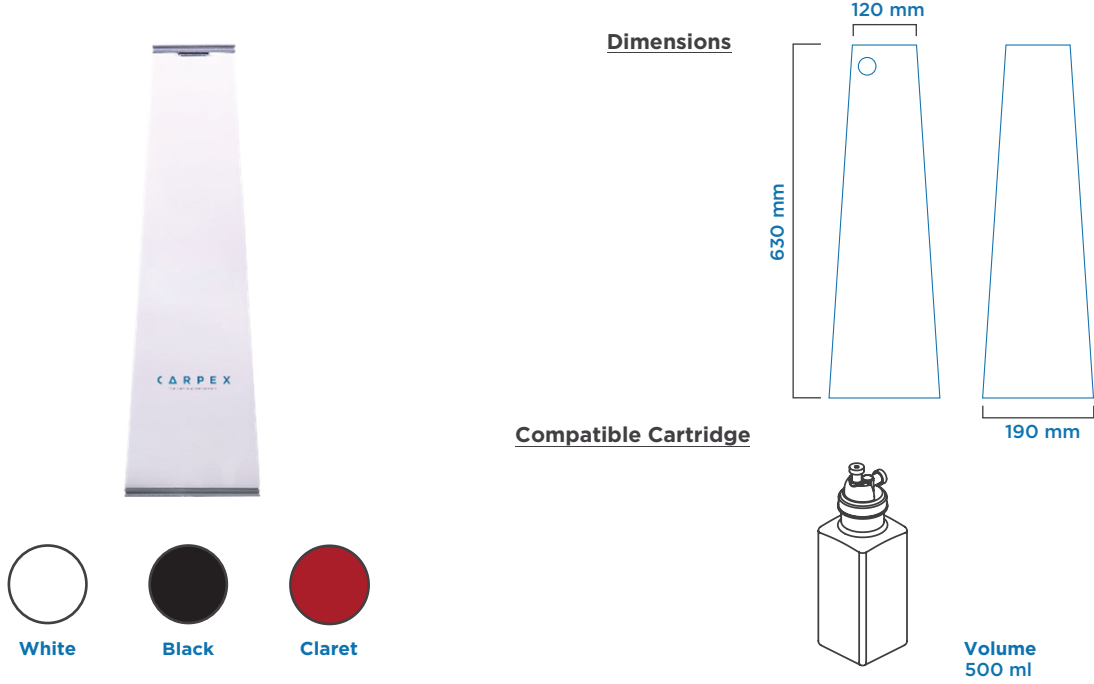

FRAGRANCING SYSTEMS

AURAMAX PRO 1200L AROMA DIFFUSER

Type	Large
Item No	920106
Colour	White, Black, Claret
Material	MDF
Mounting Type	Used on a flat surface
Packaging Dimensions (mm)	210 (l) x 210 (w) x 678 (h)
Gross Weight (kg)	5,00
Net Weight (kg)	4,60
Coverage (m ³)	Up to 1200
Aroma Cartridge Volume (ml)	500
Operation	Digital display with twenty-four hour clock, Adjustable starting and stopping times Adjustable diffusion and stand by intervals, Weekend On/Off function
Power Supply	<20
Power (W)	220 - 240 V / 50 - 60 Hz
Case Quantity (pcs.)	1