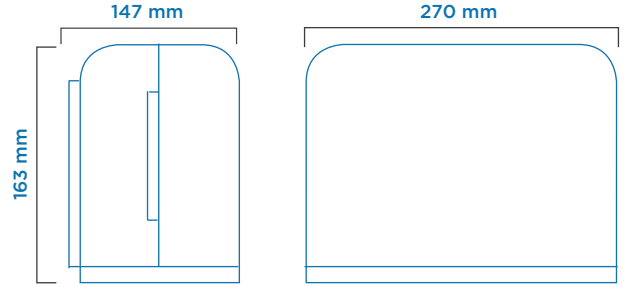

CARPEX

THE POWER of PERFECTION

PRESTIGE SERIES

TOILET PAPER DISPENSER (Twin Roll)

Dimensions

Roll Paper Dimensions

Type	Twin Roll
Item No	910314
Colour	White
Plastic Material	ABS
Mounting Type	Wall mount
Packaging Dimensions (mm)	273 (l) x 148 (w) x 170 (h)
Gross Weight (kg)	1,18
Net Weight (kg)	1,04
Filling Capacity	Standard toilet roll (2 pcs.)
Case Quantity (pcs.)	1