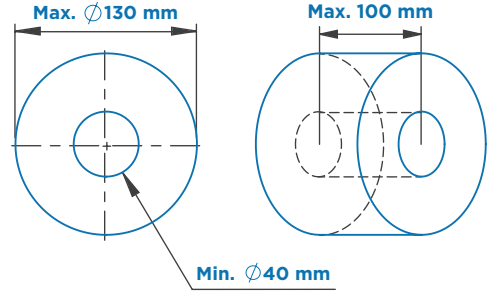

CARPEX

THE POWER of PERFECTION

PRESTIGE SERIES

TOILET PAPER DISPENSER (Twin Roll)

Dimensions

Roll Paper Dimensions

Type	Twin Roll
Item No	910314
Colour	White
Plastic Material	ABS
Mounting Type	Wall mount
Packaging Dimensions (mm)	273 (l) x 148 (w) x 170 (h)
Gross Weight (kg)	1,18
Net Weight (kg)	1,04
Filling Capacity	Standard toilet roll (2 pcs.)
Case Quantity (pcs.)	1