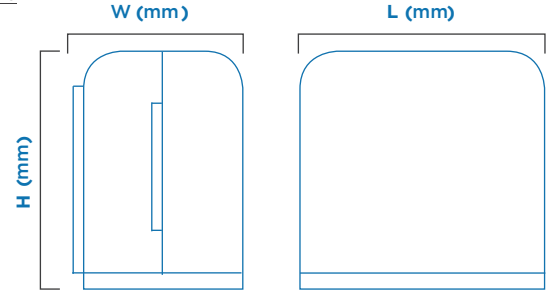

PRESTIGE SERIES

FOLDED TOWEL DISPENSERS

Dimensions

Large :327 (L) x 151 (W) x 440 (H)

Small :327 (L) x 151 (W) x 283 (H)

Mini :270 (L) x 147 (W) x 163 (H)

Type	Large	Small	Mini
Item No	910303	910304	910305
Colour	White		
Plastic Material	ABS		
Mounting Type	Wall mount		
Packaging Dimensions (mm)	330 (l) x 154 (w) x 446 (h)	330 (l) x 154 (w) x 289 (h)	273 (l) x 150 (w) x 170 (h)
Gross Weight (kg)	2,70	2,00	1,20
Net Weight (kg)	2,45	1,78	1,0
Case Quantity (pcs.)	1		