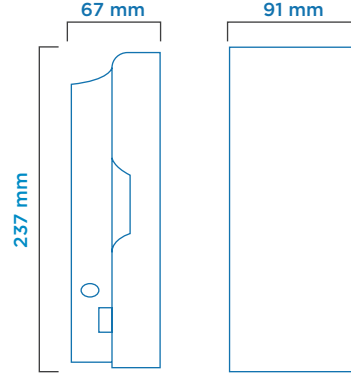

## ROYAL MANUAL DISPENSER

Dimensions

Cartridge Dimensions

Type	Foam soap   Liquid soap   Shampoo   Shower gel   Hair & Body   Hair Conditioner
Item No	930102   930107   930103   930104   930105   930106
Colour	White or Black
Plastic Material	ABS
Mounting Type	Wall mount
Packaging Dimensions (mm)	280 (l) x 280 (w) x 250 (h)
Gross Weight (kg)	0,22
Net Weight (kg)	0,16
Dispensing amount (ml)	0,40 (with pump)   1,00 (with liquid pump)
Cartridge Volume (ml)	400   350 (with Hair Conditioner)
Case Quantity (pcs.)	12