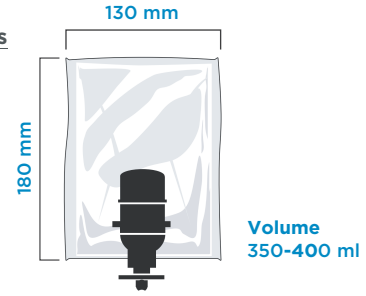

## ROYAL MANUAL DISPENSER

Dimensions

Cartridge Dimensions

Type	Foam soap   Liquid soap   Shampoo   Shower gel   Hair & Body   Hair Conditioner
Item No	930102   930107   930103   930104   930105   930106
Colour	White or Black
Plastic Material	ABS
Mounting Type	Wall mount
Packaging Dimensions (mm)	280 (l) x 280 (w) x 250 (h)
Gross Weight (kg)	0,22
Net Weight (kg)	0,16
Dispensing amount (ml)	0,40 (with pump)   1,00 (with liquid pump)
Cartridge Volume (ml)	400   350 (with Hair Conditioner)
Case Quantity (pcs.)	12