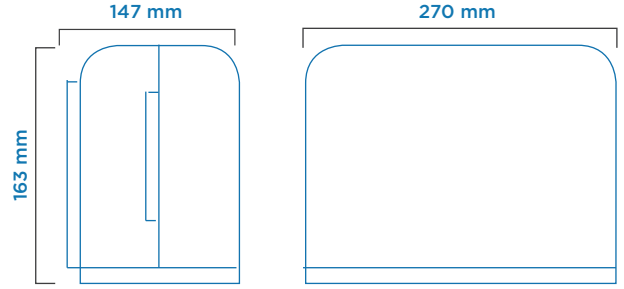

CARPEX

THE POWER of PERFECTION

PRESTIGE SERIES

TOILET PAPER DISPENSER (Single Sheet)

Dimensions

Type	Single Sheet
Item No	910313
Colour	White
Plastic Material	ABS
Mounting Type	Wall mount
Packaging Dimensions (mm)	273 (l) x 148 (w) x 170 (h)
Gross Weight (kg)	1,10
Net Weight (kg)	0,93
Filling Capacity	V-fold (2 packs.)
Case Quantity (pcs.)	1