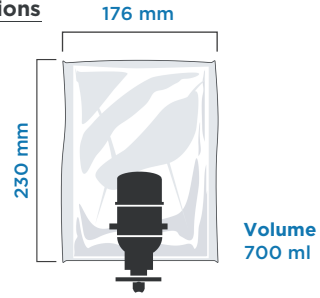

### Dimensions

### Cartridge Dimensions

|                           |                                       |
|---------------------------|---------------------------------------|
| Type                      | Manual (without pump)                 |
| Item No                   | 930303                                |
| Colour                    | White                                 |
| Plastic Material          | ABS                                   |
| Mounting Type             | Wall mount                            |
| Packaging Dimensions (mm) | 130 (l) x 121 (w) x 266 (h)           |
| Gross Weight (kg)         | 0,81                                  |
| Net Weight (kg)           | 0,70                                  |
| Dispensing amount (ml)    | 0,40 (foam pump)   1,25 (liquid pump) |
| Cartridge Volume (ml)     | 700                                   |
| Case Quantity (pcs.)      | 1                                     |