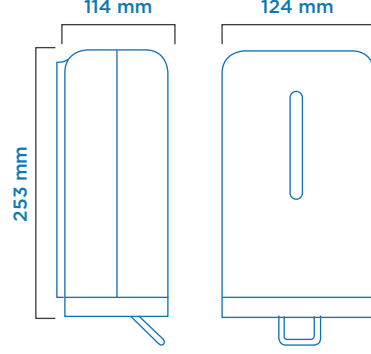

### Dimensions

### Cartridge Dimensions

|                           |                                       |
|---------------------------|---------------------------------------|
| Type                      | Manual (without pump)                 |
| Item No                   | 930303                                |
| Colour                    | White                                 |
| Plastic Material          | ABS                                   |
| Mounting Type             | Wall mount                            |
| Packaging Dimensions (mm) | 130 (l) x 121 (w) x 266 (h)           |
| Gross Weight (kg)         | 0,81                                  |
| Net Weight (kg)           | 0,70                                  |
| Dispensing amount (ml)    | 0,40 (foam pump)   1,25 (liquid pump) |
| Cartridge Volume (ml)     | 700                                   |
| Case Quantity (pcs.)      | 1                                     |