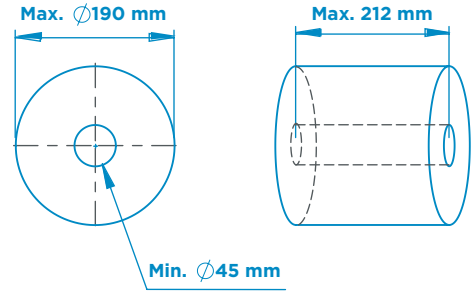

CARPEX

THE POWER of PERFECTION

PRESTIGE SERIES

AUTOCUT TOWEL DISPENSER

Dimensions

Roll Paper Dimensions

Type	Manual
Item No	910301
Colour	White
Plastic Material	ABS
Mounting Type	Wall mount
Packaging Dimensions (mm)	395 (l) x 260 (w) x 425 (h)
Gross Weight (kg)	4,62
Net Weight (kg)	3,64
Paper service length (cm)	24,5
Towel Roll Dimensions (mm)	Max. 212 (w) x Max. \varnothing 190, core diameter min. 45
Case Quantity (pcs.)	1