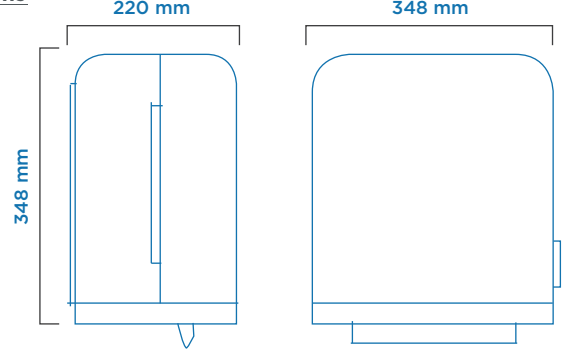

CARPEX

THE POWER of PERFECTION

PRESTIGE SERIES

AUTOCUT TOWEL DISPENSER

Dimensions

Roll Paper Dimensions

Type	Manual
Item No	910301
Colour	White
Plastic Material	ABS
Mounting Type	Wall mount
Packaging Dimensions (mm)	395 (l) x 260 (w) x 425 (h)
Gross Weight (kg)	4,62
Net Weight (kg)	3,64
Paper service length (cm)	24,5
Towel Roll Dimensions (mm)	Max. 212 (w) x Max. \varnothing 190, core diameter min. 45
Case Quantity (pcs.)	1