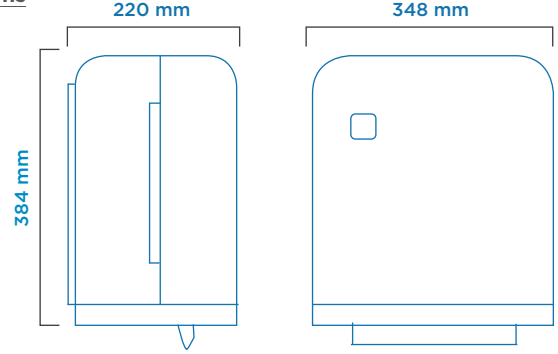

PRESTIGE SERIES

TOUCHLESS TOWEL DISPENSER

Dimensions

Roll Paper Dimensions

Type	Touchless
Item No	910302
Colour	White
Plastic Material	ABS
Mounting Type	Wall mount
Packaging Dimensions (mm)	395 (l) x 260 (w) x 425 (h)
Gross Weight (kg)	5,54
Net Weight (kg)	4,00
Features	Level indicator in the front
Paper service length (cm)	20 - 36 (min. - max.)
Delay Time (sec)	1 - 4 (min. - max.)
Power supply	220-240 V / 50-60 Hz or Alkaline LR20 D Size Batteries (4 pcs.)
Battery Life	Up to 36.000 services
Case Quantity (pcs.)	1