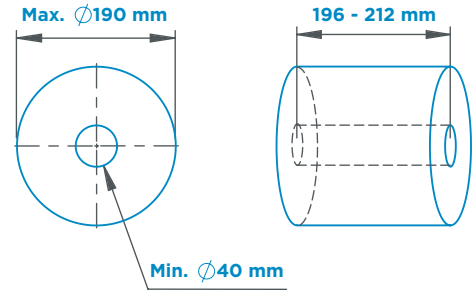

PRESTIGE SERIES

TOUCHLESS TOWEL DISPENSER

Dimensions

Roll Paper Dimensions

Type	Touchless
Item No	910302
Colour	White
Plastic Material	ABS
Mounting Type	Wall mount
Packaging Dimensions (mm)	395 (l) x 260 (w) x 425 (h)
Gross Weight (kg)	5,54
Net Weight (kg)	4,00
Features	Level indicator in the front
Paper service length (cm)	20 - 36 (min. - max.)
Delay Time (sec)	1 - 4 (min. - max.)
Power supply	220-240 V / 50-60 Hz or Alkaline LR20 D Size Batteries (4 pcs.)
Battery Life	Up to 36.000 services
Case Quantity (pcs.)	1