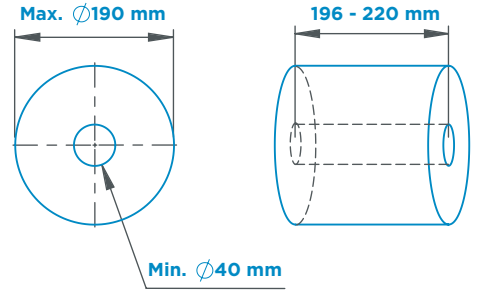

#### Dimensions

#### Roll Paper Dimensions

Type	With button	Without button
Item No	910204	910205
Colour	White, Black, Inox coating, Piano coating	
Plastic Material	ABS	
Mounting Type	Wall mount	
Packaging Dimensions (mm)	327 (l) x 256 (w) x 397 (h)	
Gross Weight (kg)	3,50	
Net Weight (kg)	2,96	
Delay Time (sec.)	1 - 4 (min. - max.)	
Paper service length (cm)	20 - 36 (min. - max.)	
Power Supply	220-240 V / 50 - 60 Hz or Alkaline LR20 D Size Batteries (4 pcs.)	
Power (W)	11	
Battery Life	Up to 36.000 services with 1 set of alkaline batteries	
Case Quantity (pcs.)	1	