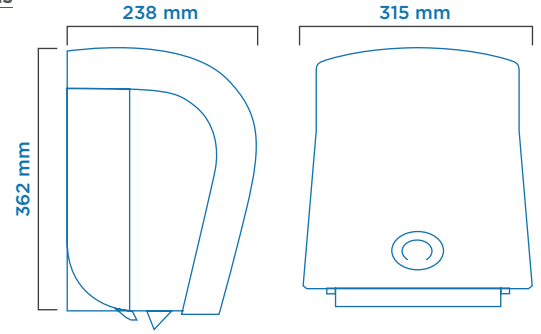

#### Dimensions

#### Roll Paper Dimensions

Type	With button	Without button
Item No	910204	910205
Colour	White, Black, Inox coating, Piano coating	
Plastic Material	ABS	
Mounting Type	Wall mount	
Packaging Dimensions (mm)	327 (l) x 256 (w) x 397 (h)	
Gross Weight (kg)	3,50	
Net Weight (kg)	2,96	
Delay Time (sec.)	1 - 4 (min. - max.)	
Paper service length (cm)	20 - 36 (min. - max.)	
Power Supply	220-240 V / 50 - 60 Hz or Alkaline LR20 D Size Batteries (4 pcs.)	
Power (W)	11	
Battery Life	Up to 36.000 services with 1 set of alkaline batteries	
Case Quantity (pcs.)	1	