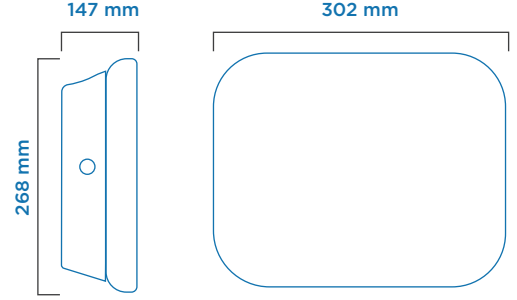

CARPEX

THE POWER of PERFECTION

FRAGRANCING SYSTEMS

AURAMAX PRO 1200W AROMA DIFFUSER

Dimensions

Compatible Cartridge

Volume
500 ml

Type	Wall Type
Item No	920105
Colour	White
Plastic Material	PP
Mounting Type	Wall mount
Packaging Dimensions (mm)	305 (l) x 158 (w) x 330 (h)
Gross Weight (kg)	3,10
Net Weight (kg)	2,60
Coverage (m ³)	Up to 1200
Aroma Cartridge Volume (ml)	500
Operation	Digital display with twenty-four hour clock, Adjustable starting and stopping times Adjustable diffusion and stand by intervals, Weekend On/Off function
Power Supply	<20
Power (W)	220 - 240 V / 50 - 60 Hz
Case Quantity (pcs.)	1