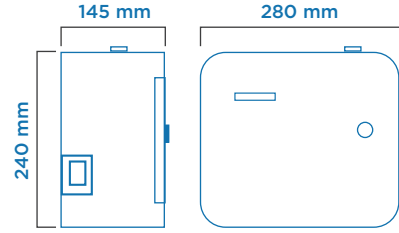

#### Dimensions

#### Compatible Cartridge

Volume  
220 or 450 ml

Type	Pro 900
Item No	920103
Colour	White
Plastic Material	PP
Mounting Type	Wall mount or used on a flat surface
Packaging Dimensions (mm)	330 (l) x 158 (w) x 304 (h)
Gross Weight (kg)	3,22
Net Weight (kg)	2,57
Coverage (m <sup>3</sup> )	Up to 900
Aroma Cartridge Volume (ml)	220 or 450
Operation	Digital display with twenty-four hour clock, Adjustable starting and stopping times Adjustable diffusion and stand by intervals, Weekend On/Off function Stand by option at any selected day of the week.
Power Supply	<20
Power (W)	220 - 240 V / 50 - 60 Hz
Case Quantity (pcs.)	1