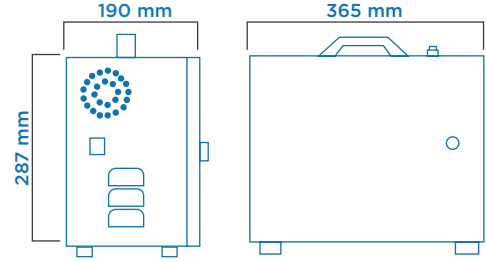

#### Dimensions

#### Compatible Cartridge

Volume  
900 ml

Type	Plus
Item No	920002
Colour	Blue
Material	Metal case
Mounting Type	Wall mount or used on a flat surface
Packaging Dimensions (mm)	390 (l) x 230 (w) x 386 (h)
Gross Weight (kg)	7,80
Net Weight (kg)	6,66
Coverage (m <sup>3</sup> )	Up to 6000
Aroma Cartridge Volume (ml)	900
Operation	Digital display with twenty-four hour clock, Adjustable starting and stopping times Adjustable diffusion and stand by intervals, Weekend On/Off function
Power Supply	<90
Power (W)	220 - 240 V / 50 - 60 Hz
Case Quantity (pcs.)	1