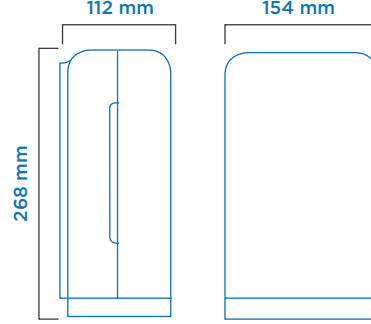

### Dimensions

### Cartridge Dimensions

Type	Touchless (without pump)
Item No	930302
Colour	White
Plastic Material	ABS
Mounting Type	Wall mount
Packaging Dimensions (mm)	157 (l) x 115 (w) x 291 (h)
Gross Weight (kg)	1,35
Net Weight (kg)	1,25
Features	Low battery warning
Dispensing amount (ml)	0,40 (foam pump)   1,25 (liquid pump)
Cartridge Volume (ml)	700 or 1000
Power Supply	Alkaline LR6 AA Size Batteries (4 pcs.)
Battery Life	Up to 15.000 services with 1 set of alkaline batteries
Case Quantity (pcs.)	1