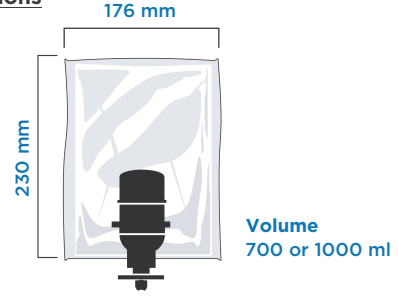

### Dimensions

### Cartridge Dimensions

Type	Touchless (without pump)
Item No	930302
Colour	White
Plastic Material	ABS
Mounting Type	Wall mount
Packaging Dimensions (mm)	157 (l) x 115 (w) x 291 (h)
Gross Weight (kg)	1,35
Net Weight (kg)	1,25
Features	Low battery warning
Dispensing amount (ml)	0,40 (foam pump)   1,25 (liquid pump)
Cartridge Volume (ml)	700 or 1000
Power Supply	Alkaline LR6 AA Size Batteries (4 pcs.)
Battery Life	Up to 15.000 services with 1 set of alkaline batteries
Case Quantity (pcs.)	1