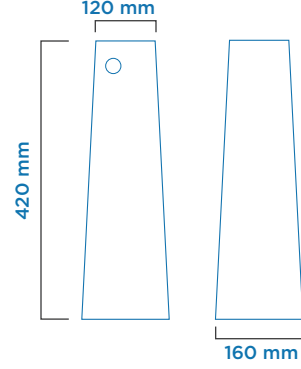

FRAGRANCING SYSTEMS

AURAMAX PRO 1200S AROMA DIFFUSER

Dimensions

Compatible Cartridge

Volume
500 ml

White

Black

Claret

Type	Small
Item No	920107
Colour	White, Black, Claret
Material	MDF
Mounting Type	Used on a flat surface
Packaging Dimensions (mm)	195 (l) x 195 (w) x 470 (h)
Gross Weight (kg)	4,00
Net Weight (kg)	3,54
Coverage (m ³)	Up to 1200
Aroma Cartridge Volume (ml)	500
Operation	Digital display with twenty-four hour clock, Adjustable starting and stopping times Adjustable diffusion and stand by intervals, Weekend On/Off function
Power Supply	<20
Power (W)	220 - 240 V / 50 - 60 Hz
Case Quantity (pcs.)	1