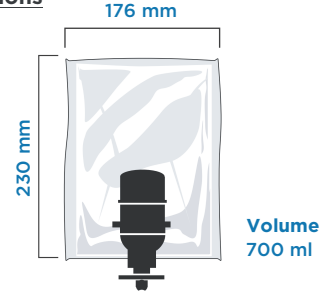

CARPEX

THE POWER of PERFECTION

PRESTIGE SERIES

MINI TOUCHLESS SOAP DISPENSER

Dimensions

Cartridge Dimensions

Type	Touchless (without pump)
Item No	930304
Colour	White
Plastic Material	ABS
Mounting Type	Wall mount
Packaging Dimensions (mm)	130 (l) x 121 (w) x 266 (h)
Gross Weight (kg)	1,00
Net Weight (kg)	0,89
Features	Low battery warning
Dispensing amount (ml)	0,40 (foam pump) 1,25 (liquid pump)
Cartridge Volume (ml)	700
Power Supply	Alkaline LR6 AA Size Batteries (4 pcs.)
Battery Life	Up to 15.000 services with 1 set of alkaline batteries
Case Quantity (pcs.)	1