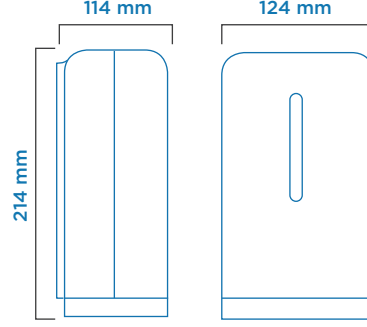

CARPEX

THE POWER of PERFECTION

PRESTIGE SERIES

MINI TOUCHLESS SOAP DISPENSER

Dimensions

Cartridge Dimensions

Type	Touchless (without pump)
Item No	930304
Colour	White
Plastic Material	ABS
Mounting Type	Wall mount
Packaging Dimensions (mm)	130 (l) x 121 (w) x 266 (h)
Gross Weight (kg)	1,00
Net Weight (kg)	0,89
Features	Low battery warning
Dispensing amount (ml)	0,40 (foam pump) 1,25 (liquid pump)
Cartridge Volume (ml)	700
Power Supply	Alkaline LR6 AA Size Batteries (4 pcs.)
Battery Life	Up to 15.000 services with 1 set of alkaline batteries
Case Quantity (pcs.)	1